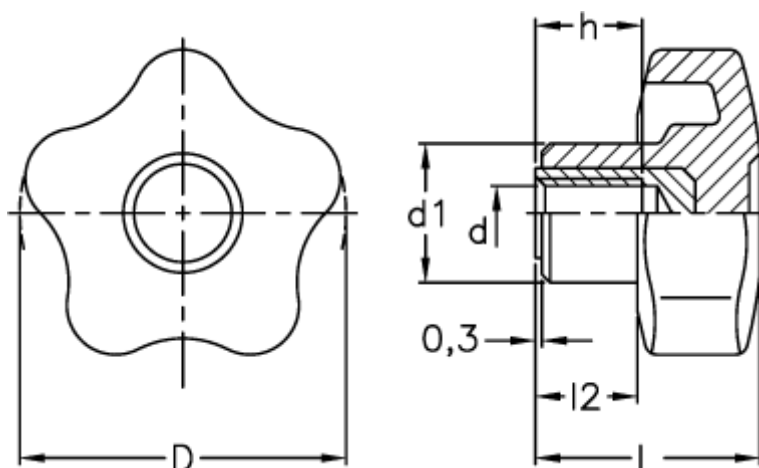

Data Sheet

Article number: 23020698132

Description: E+G Lobe knob
VCT.25 B-M6-C2, orange cap

Measures

D	= 25
d1	= 13
d 6H	= M6
h	= 10
L	= 19
l2	= 8